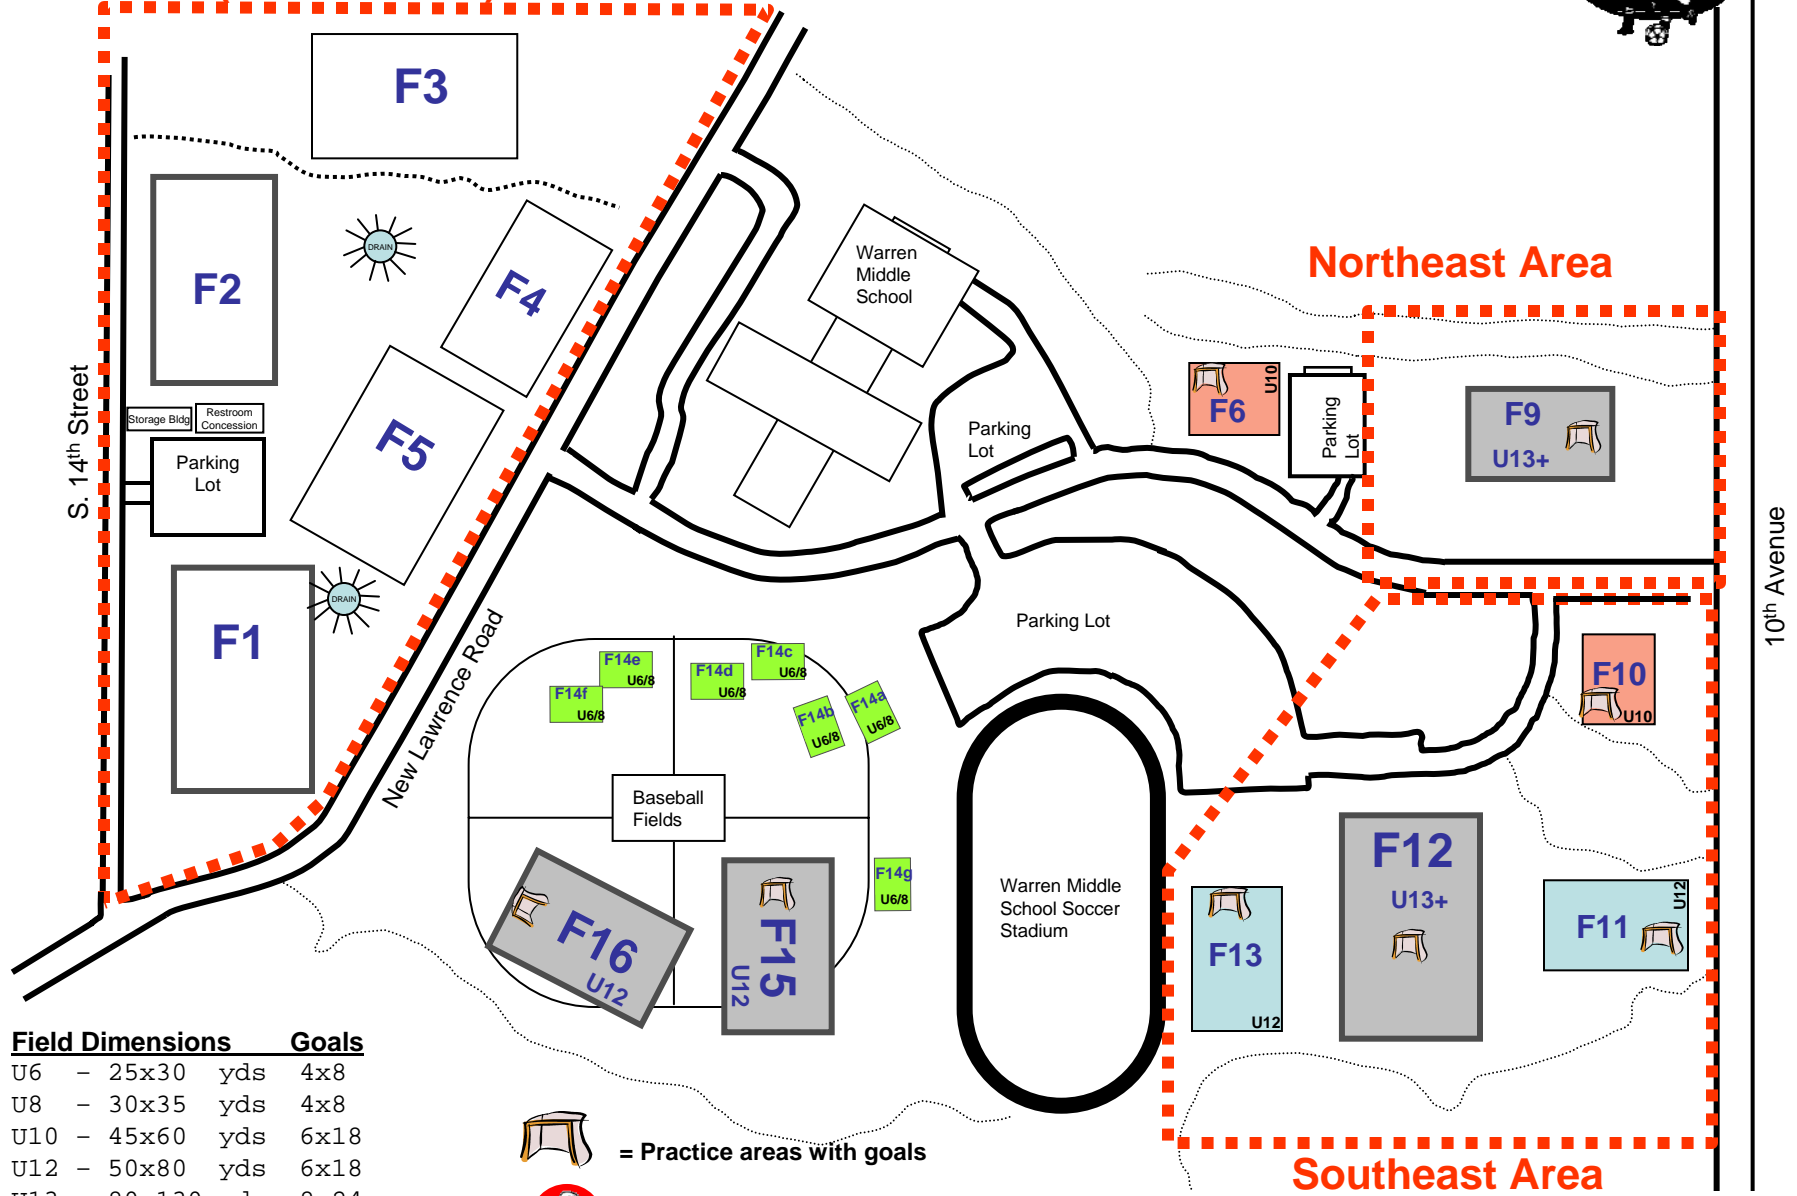

# Fall 2010 - 10<sup>th</sup> Avenue Park Complex Field Utilization

## West Area (Game Fields)

Field Dimensions	Goals
U6 - 25x30 yds	4x8
U8 - 30x35 yds	4x8
U10 - 45x60 yds	6x18
U12 - 50x80 yds	6x18
U13 - 80x130 yds	8x24

= Practice areas with goals

= Field not in use for game or practice