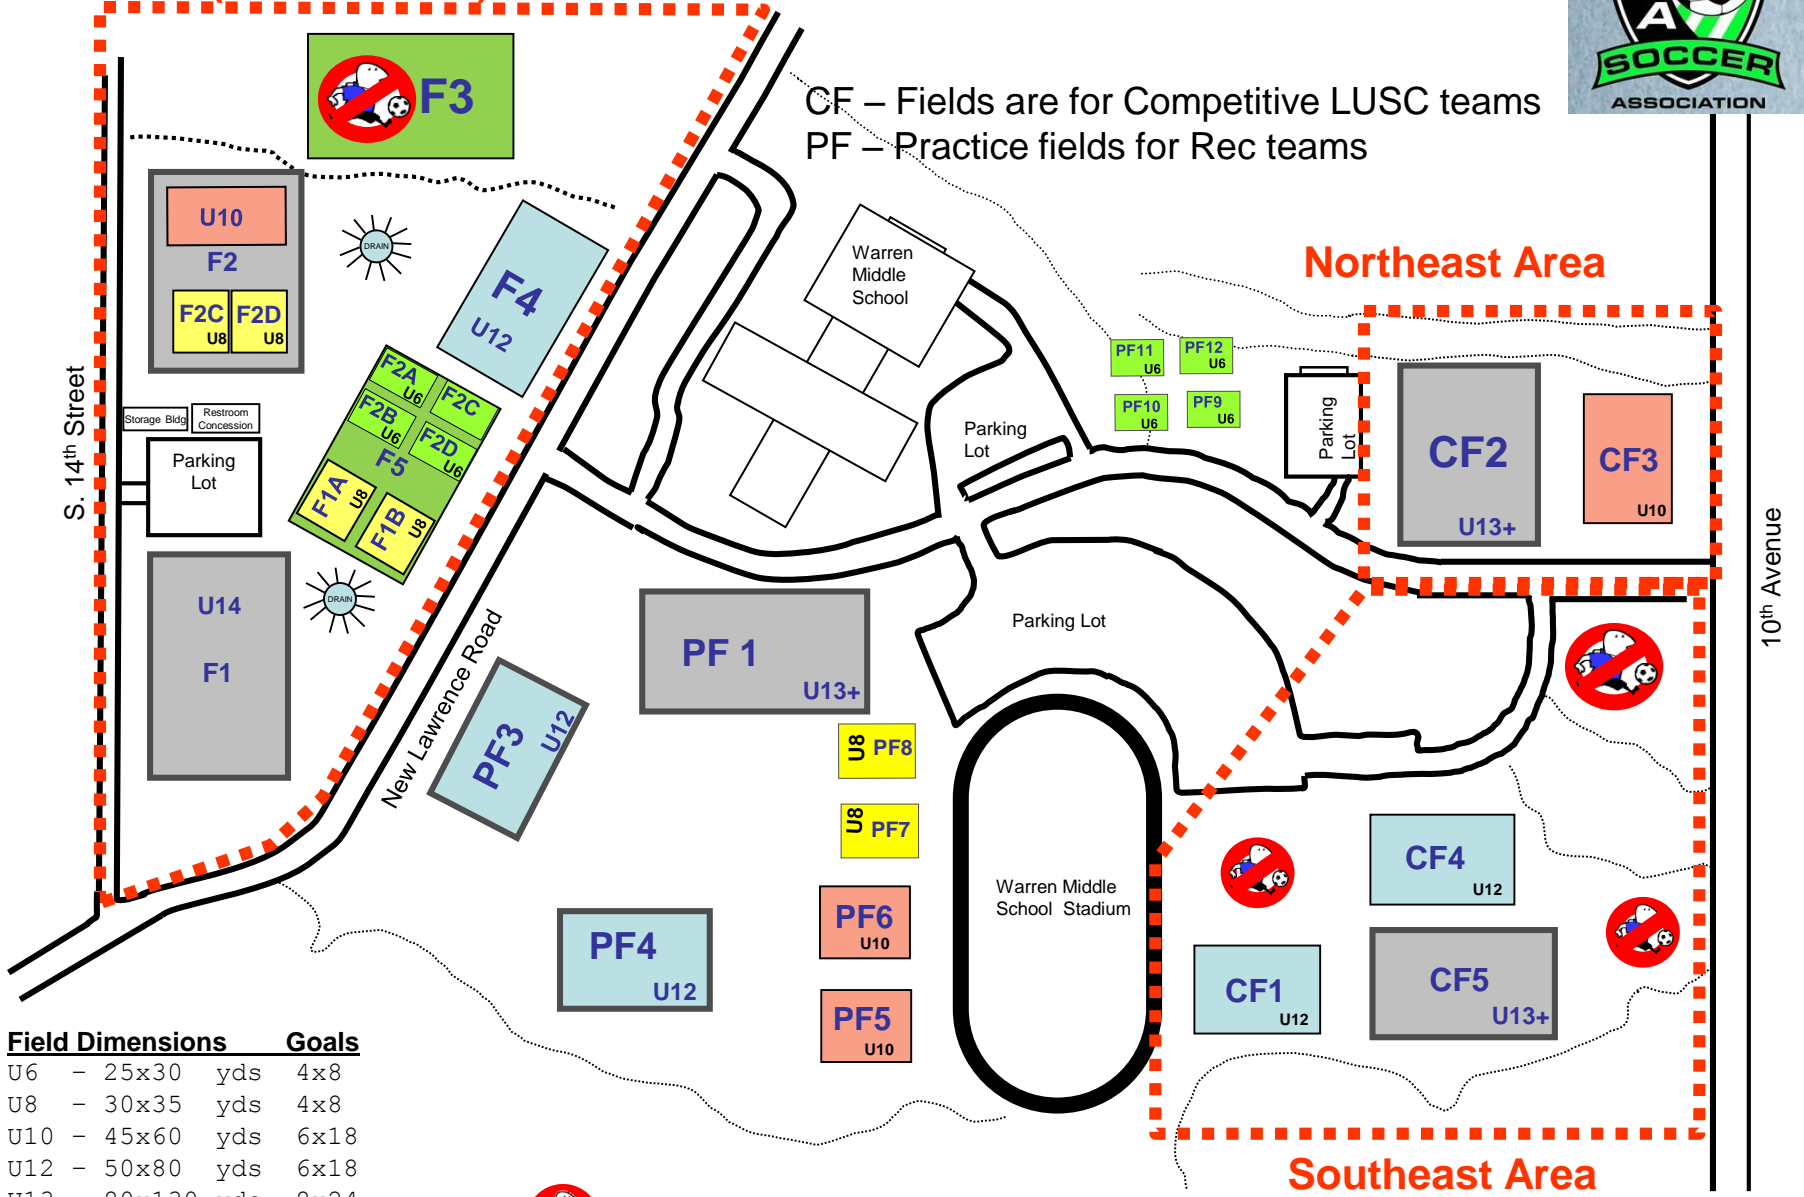

Spring 2019 - 10th Avenue Park Complex Field Utilization

West Area (Game Fields)

CF – Fields are for Competitive LUSC teams
 PF – Practice fields for Rec teams

Field Dimensions	Goals
U6 - 25x30 yds	4x8
U8 - 30x35 yds	4x8
U10 - 45x60 yds	6x18
U12 - 50x80 yds	6x18
U13 - 80x130 yds	8x24

= Field not in use for game or practice