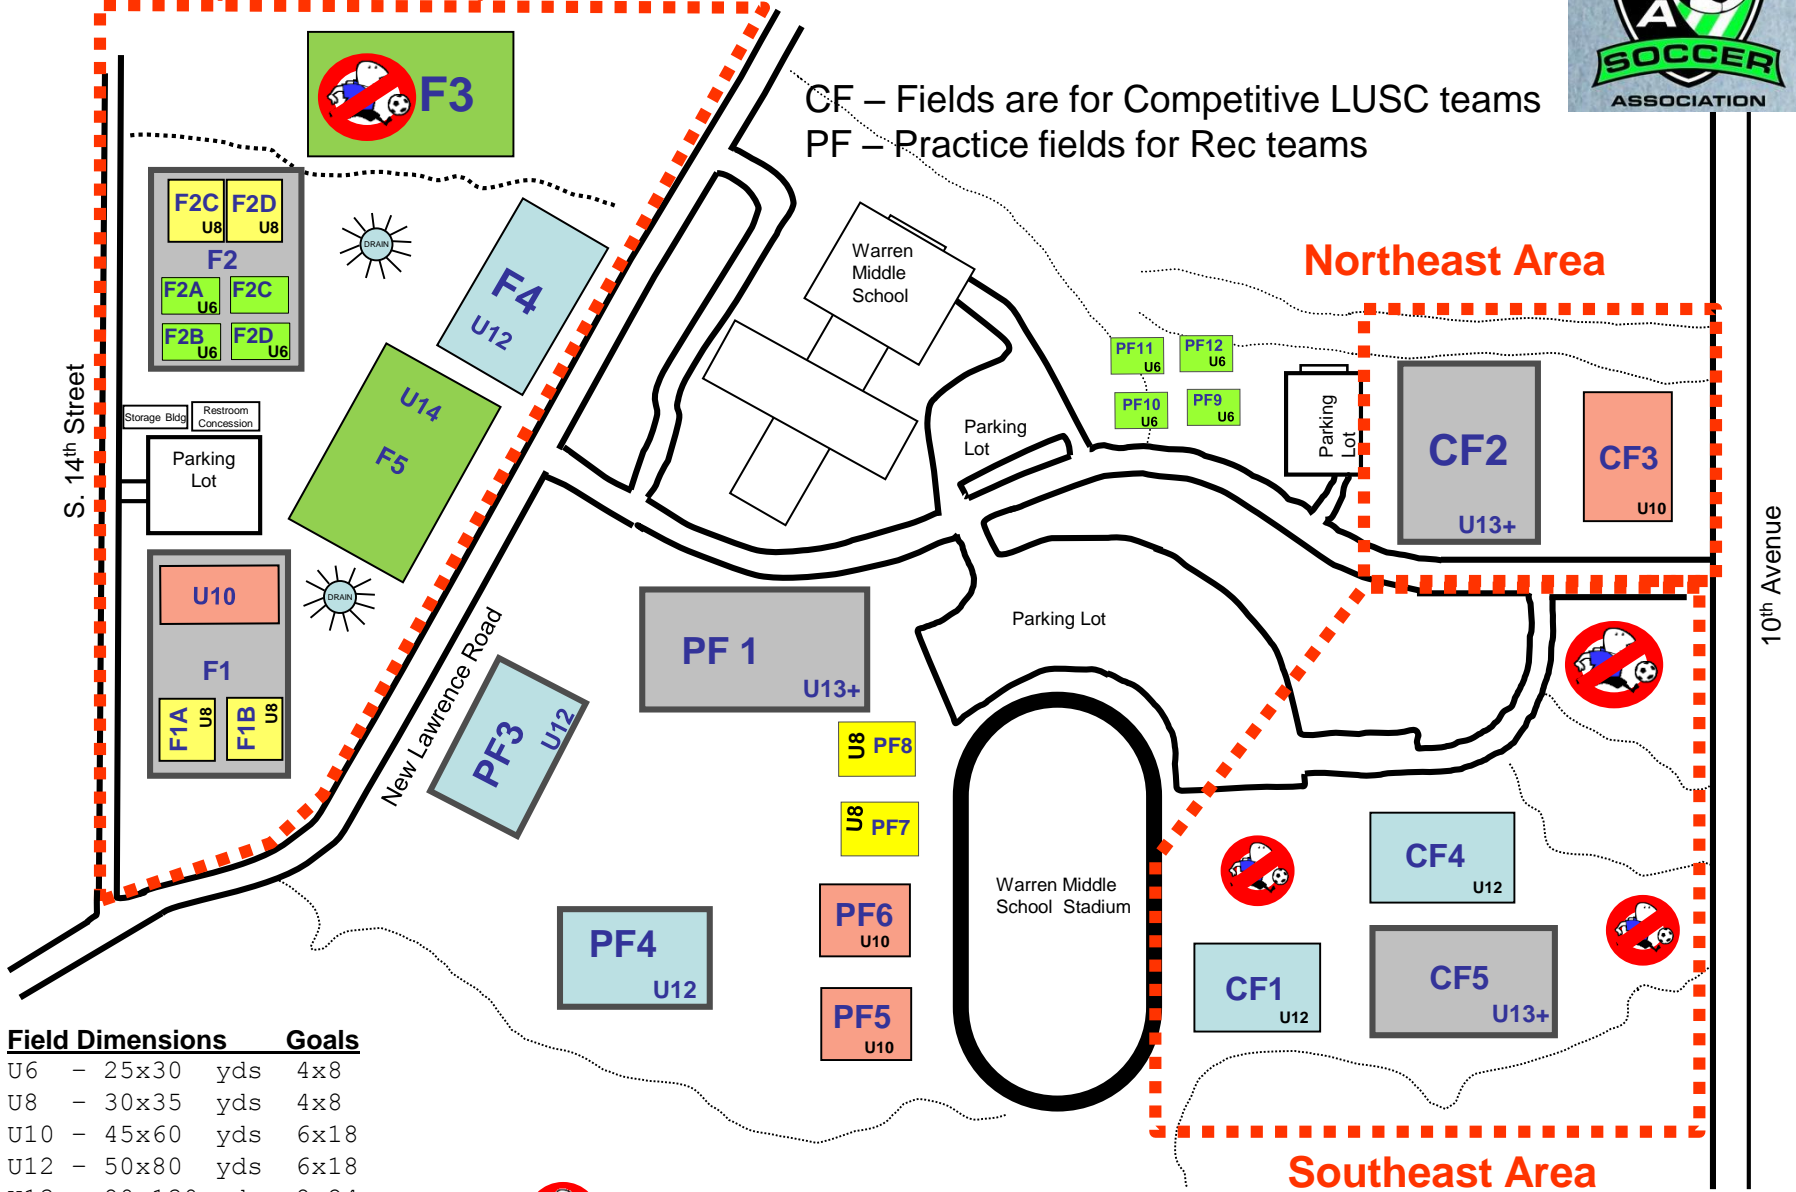

Fall 2018 - 10th Avenue Park Complex Field Utilization

West Area (Game Fields)

CF – Fields are for Competitive LUSC teams
 PF – Practice fields for Rec teams

Field Dimensions		Goals
U6	- 25x30 yds	4x8
U8	- 30x35 yds	4x8
U10	- 45x60 yds	6x18
U12	- 50x80 yds	6x18
U13	- 80x130 yds	8x24

= Field not in use for game or practice